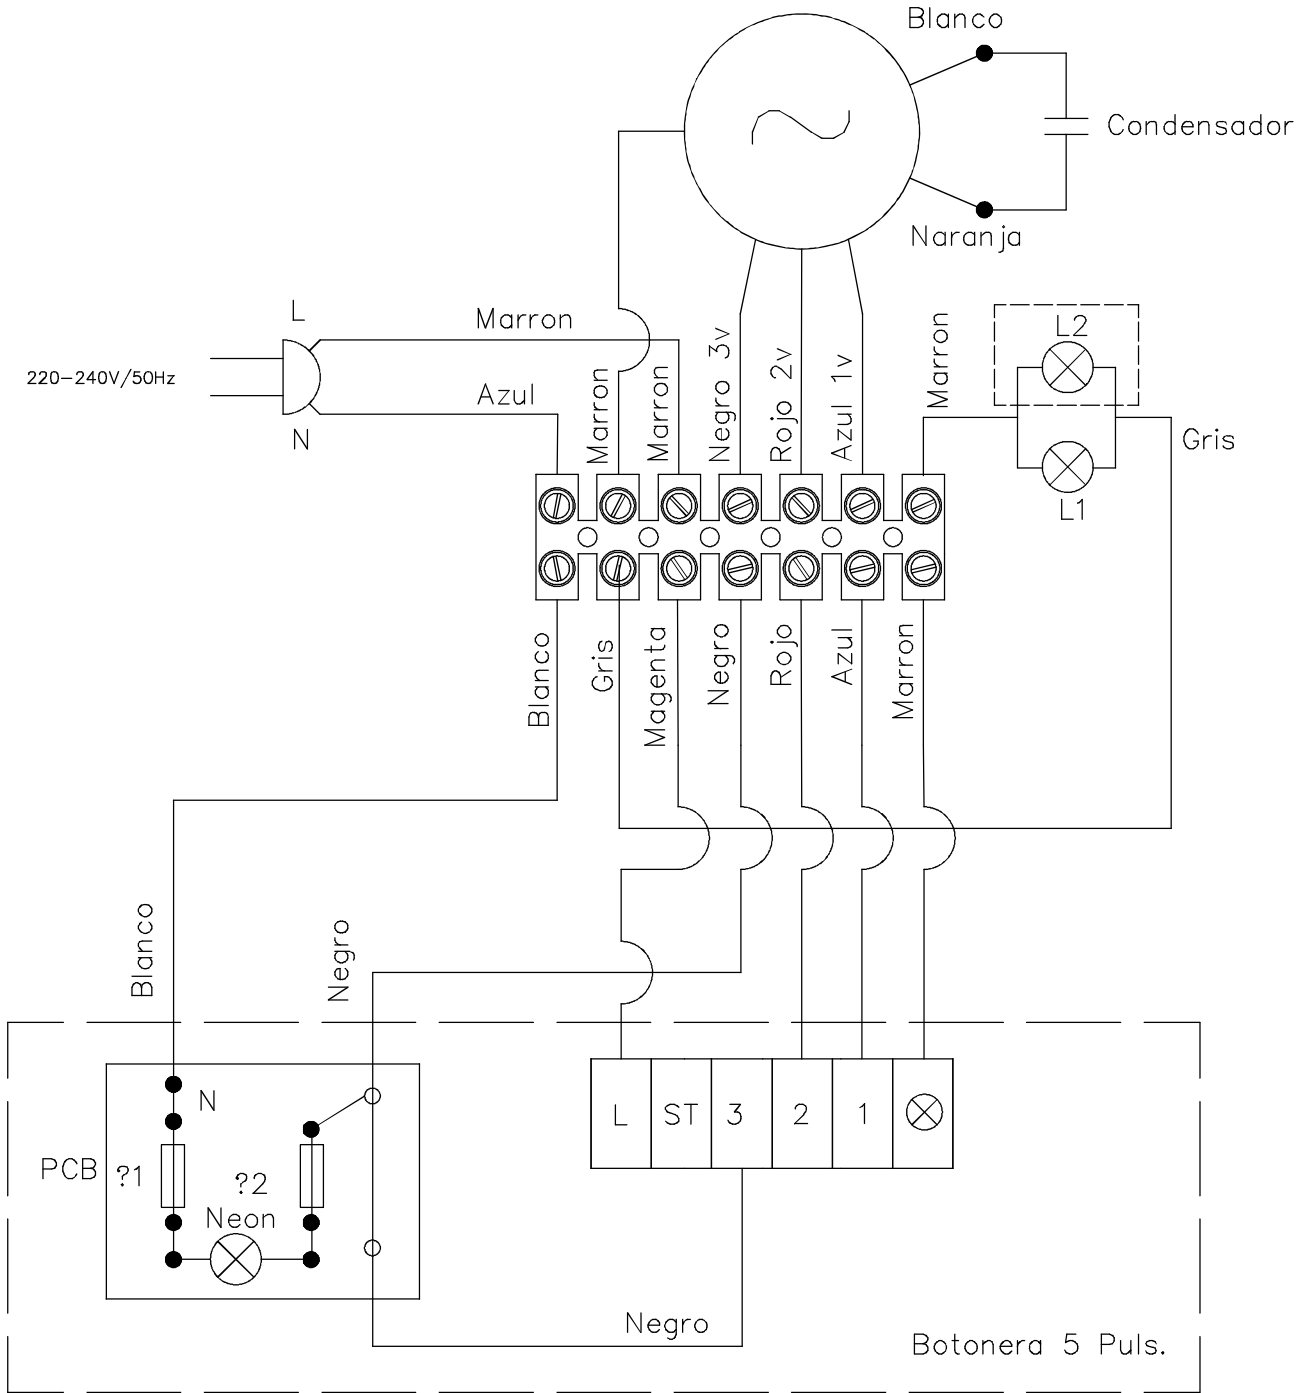

Index	Modify Description	Modified by:	Date	Mod:

 <b>ELECTRODOMESTICOS S.L.</b>	Name:	Date:	Material:	Model:	
	Drawn:	Albert S.	18/02/12	Weight:	<b>Botonera 5P + K7+</b>
	Checked:			Colour:	N°Pieces Reference:
	Page:			Destiny:	
 Dimensions in mm	DIM without tolerance .....6   >6...30   >30...120   >...120 ±0.1   ±0.2   ±0.3   ±0.5				
Scale:		Denomination:			
<b>Esquema electrico Botonera 5P + Motor K7+</b>					